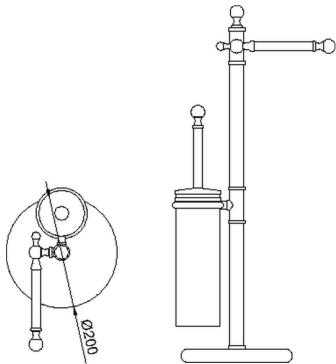

Standing set CROISSETTE_4044.01H.

MODEL **4044.01H.**

Standing set, w/Toilet Roll Holder & Toilet Brush Holder

AVAILABLE FINISHINGS

-  **AC** AC Satin Brushed Nickel
-  **BA** BA Old Bronze
-  **CR** CR Chrome
-  **2W** 2W Brushed Gold