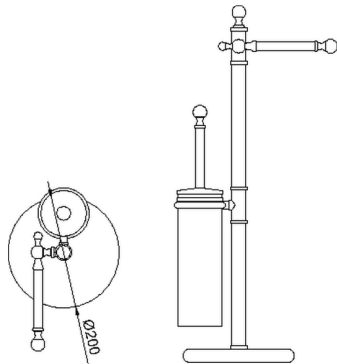

Standing set CROISSETTE_4044.01H.

MODEL **4044.01H.**

Standing set, w/Toilet Roll Holder & Toilet Brush Holder

AVAILABLE FINISHINGS

-  **AC** AC Satin Brushed Nickel
-  **BA** BA Old Bronze
-  **CR** CR Chrome
-  **2W** 2W Brushed Gold