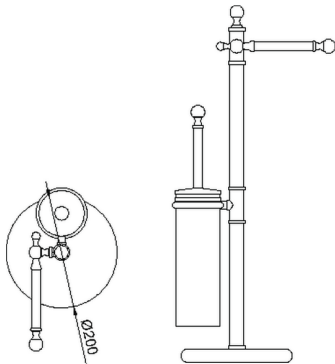

CHARACTERISTICS

2026-06-13