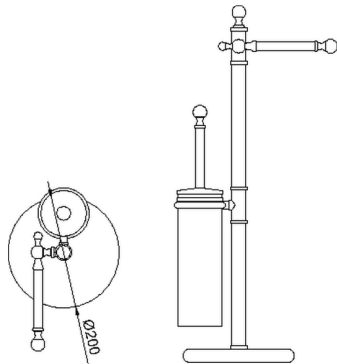

CHARACTERISTICS

2026-05-15