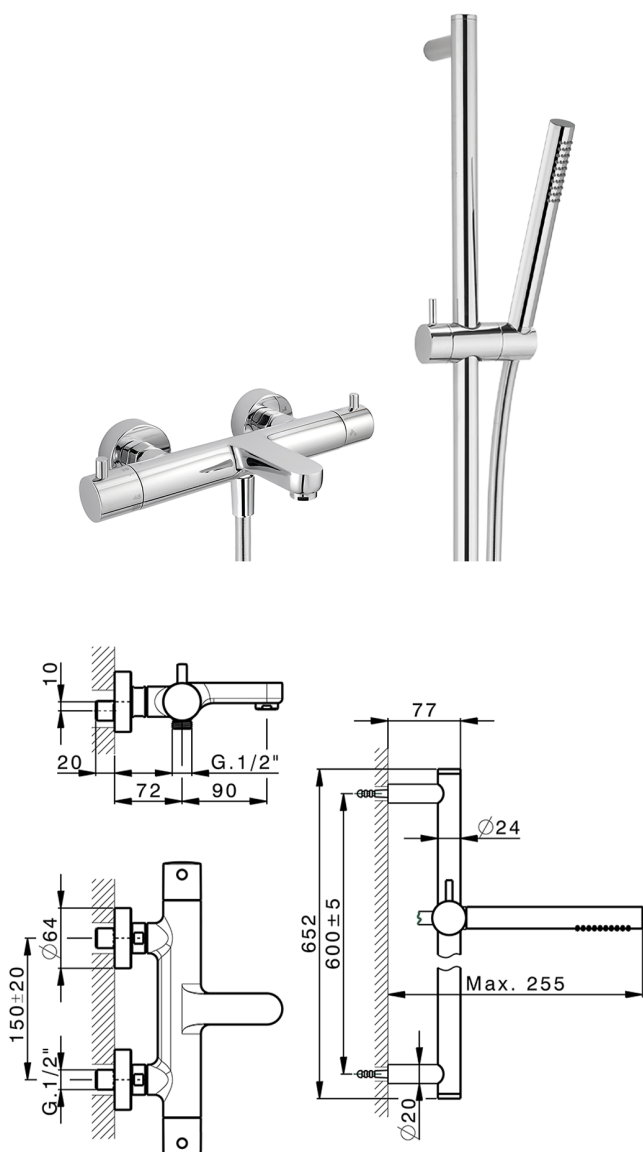

Thermostatic bath-shower mixer with sliding bar M32_MTS23016

MODEL **MTS23016**

Thermostatic bath-shower mixer with sliding bar, 60 cm slide rail kit with sliding bracket, 23 mm Brass One Spray handshower, 150 cm SUPREME smooth flexible hose

AVAILABLE FINISHINGS

-  **21** 21 Chrome
-  **26** 26 Old Copper
-  **2F** 2F Brushed Nickel
-  **2W** 2W Brushed Gold
-  **40** 40 Matt Black
-  **4Q** 4Q Matt White

CHARACTERISTICS

Cartridge Spare Parts **22.04A.AR - ZZ97279004**

Argo 2 (long filter) Thermostatic Valve

DeviaStop

The Huber Devia Stop technology allows to adjust the water flow and to direct it to the selected output point (overhead soaker, hand shower, etc).

SafeTouch