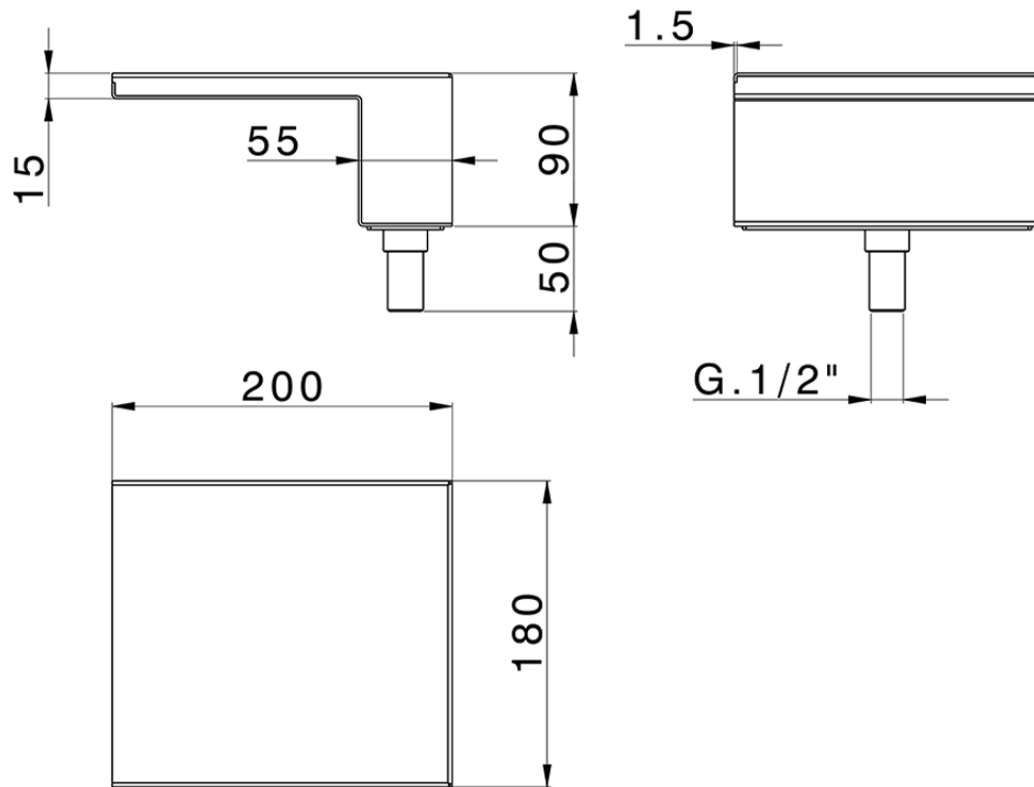

Deck-mounted waterfall spout COMPONENTS_ZB002280

ZB002280

<https://en.huberitalia.com/deck-mounted-waterfall-spout-components-zb002280>

2024-12-18