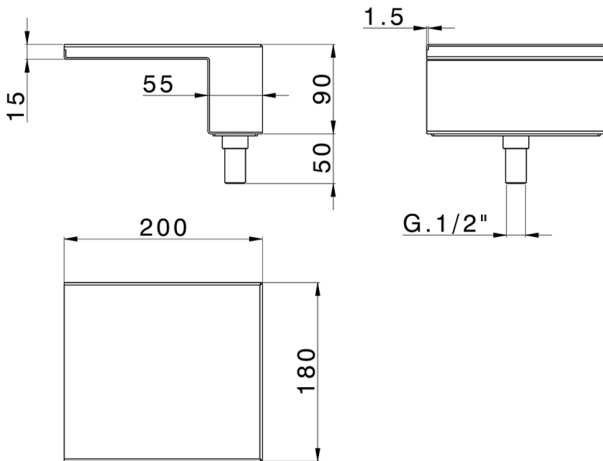

Deck-mounted waterfall spout COMPONENTS_ZB002280

MODEL **ZB002280**

Deck-mounted waterfall spout, Stainless Steel AISI 304

AVAILABLE FINISHINGS

D1 D1 Brushed Inox

D2 D2 Polished Inox

CHARACTERISTICS

2024-12-18