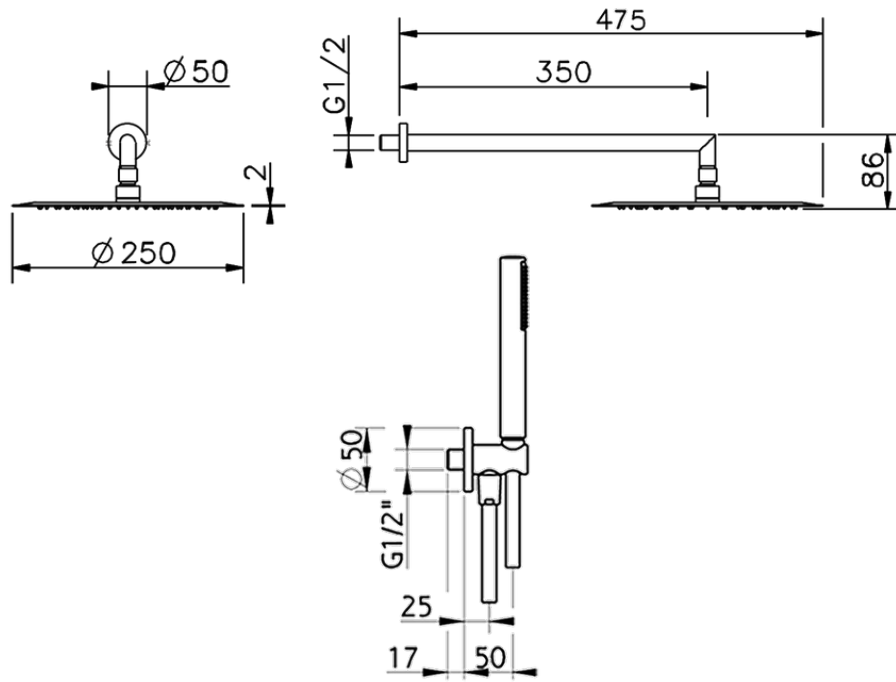

Arm and Shower Set with wall elbow integrated SHOWER_SS0K0020

SS0K0020

<https://en.huberitalia.com/arm-and-shower-set-with-wall-elbow-integrated-shower-ss0k0020>

2026-04-06