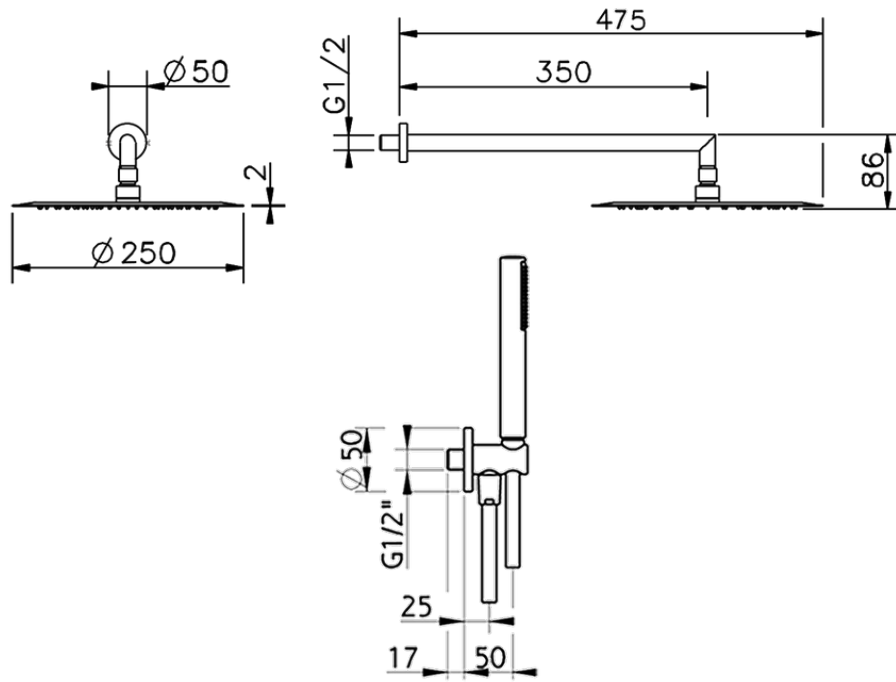

Arm and Shower Set with wall elbow integrated SHOWER_SS0K0020

SS0K0020

<https://en.huberitalia.com/arm-and-shower-set-with-wall-elbow-integrated-shower-ss0k0020>

2026-06-13