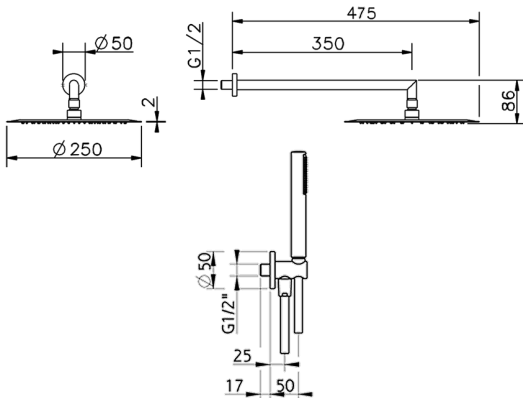

Arm and Shower Set with wall elbow integrated SHOWER_SS0K0020

MODEL **SS0K0020**

Arm and Shower Set with wall elbow integrated, 350 mm shower arm, 250 mm round showerhead 2 mm thick INOX, ABS D.26 mm minimalistic one spray handshower, 1/2" wall elbow, 150 cm smooth SILVERFLEX Flexible Hose

AVAILABLE FINISHINGS

CHARACTERISTICS

2026-05-15