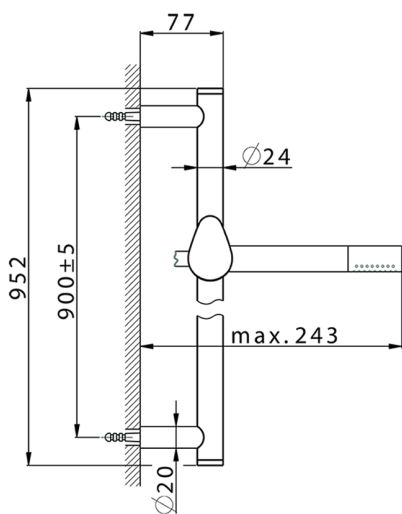

CHARACTERISTICS

2024-11-21