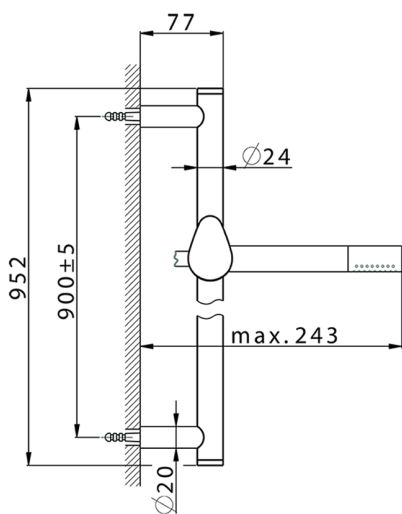

CHARACTERISTICS

2024-11-24