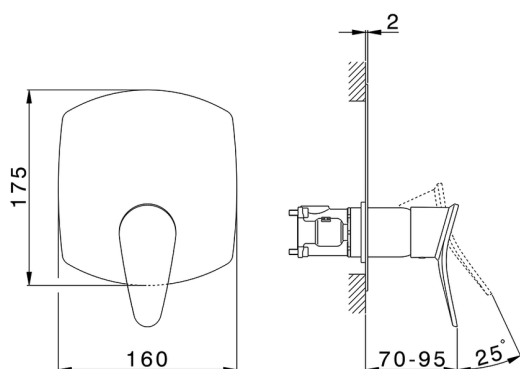

Exposed part for Single Lever One Box Valve ONE BOX_HC0BM010

MODEL **HC0BM010**

Exposed part for Single Lever One Box Valve, 1 Outlet, Minimum depth of installation: 67 mm, without concealed part, for items ZB00B030-ZB00B031

35 mm Cartridge

Installation **Concealed**

Required concealed parts **ZB00B031**

ZB00B030

Exposed part for Single Lever One Box Valve ONE BOX_HC0BM010

HC0BM010

<https://en.huberitalia.com/exposed-part-for-single-lever-one-box-valve-one-box-hc0bm010>