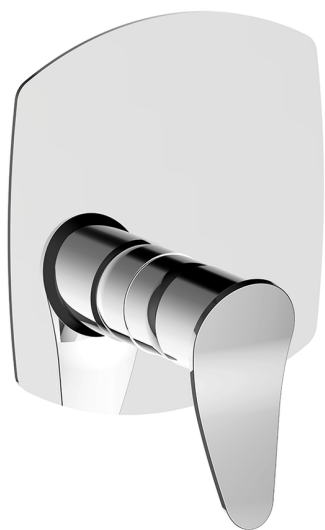

Exposed part for Single Lever One Box Valve ONE BOX_HC0BM010

MODEL **HC0BM010**

Exposed part for Single Lever One Box Valve, 1 Outlet, Minimum depth of installation: 67 mm, without concealed part, for items ZB00B030-ZB00B031

AVAILABLE FINISHINGS

-  **21** 21 Chrome
-  **2P** 2P Rose Gold
-  **2Q** 2Q Black Titanium
-  **40** 40 Matt Black
-  **4Q** 4Q Matt White
-  **6T** 6T Chrome/Matt Black

CHARACTERISTICS

Cartridge Spare Parts **ZZ97179000**

35 mm Cartridge

Installation **Concealed**

Required concealed parts **ZB00B031**

ZB00B030

Exposed part for Single Lever One Box Valve ONE BOX_HC0BM010

HC0BM010

<https://en.huberitalia.com/exposed-part-for-single-lever-one-box-valve-one-box-hc0bm010>

One Box Universal Concealed Part ONE BOX_ZB00B031

MODEL **ZB00B031**

One Box Universal Concealed Part, for 1 or 2 or 3 outlet thermostatic or single lever, without trim kit, with noise reducers, with sealing gasket