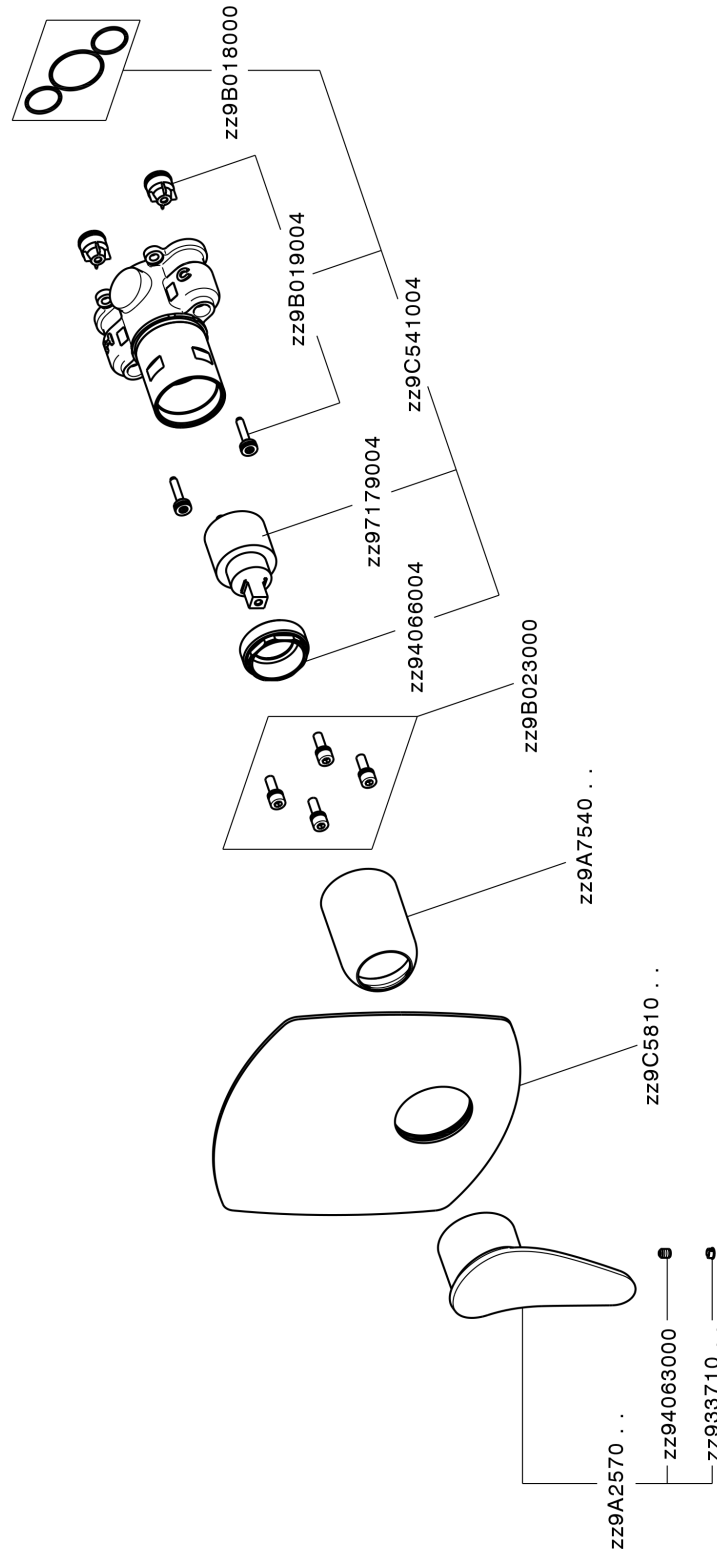

Exposed part for Single Lever One Box Valve ONE BOX_HC0BM010

MODEL **HC0BM010**

Exposed part for Single Lever One Box Valve, 1 Outlet, Minimum depth of installation: 67 mm, without concealed part, for items ZB00B030-ZB00B031

AVAILABLE FINISHINGS

-  **21** 21 Chrome
-  **2P** 2P Rose Gold
-  **2Q** 2Q Black Titanium
-  **40** 40 Matt Black
-  **4Q** 4Q Matt White
-  **6T** 6T Chrome/Matt Black

CHARACTERISTICS

Cartridge Spare Parts **ZZ97179000**

35 mm Cartridge

Installation **Concealed**

Required concealed parts **ZB00B031**

ZB00B030

Exposed part for Single Lever One Box Valve ONE BOX_HC0BM010

HC0BM010

<https://en.huberitalia.com/exposed-part-for-single-lever-one-box-valve-one-box-hc0bm010>

One Box Universal Concealed Part ONE BOX_ZB00B031

MODEL **ZB00B031**

One Box Universal Concealed Part, for 1 or 2 or 3 outlet thermostatic or single lever, without trim kit, with noise reducers, with sealing gasket