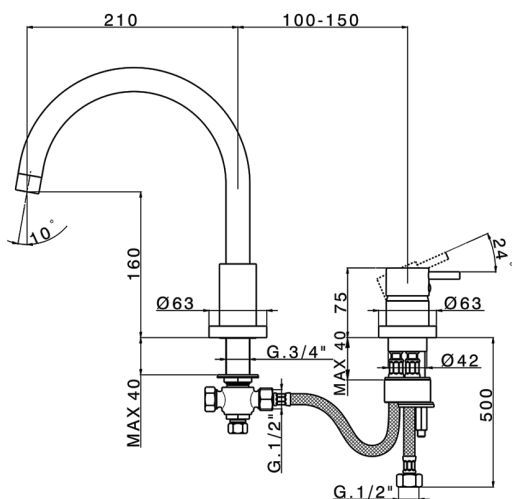

## 2-Hole deck mounted single lever bath mixer NUOVA KIRUNA\_K2001250

MODEL **K2001250**

2-Hole deck mounted single lever bath mixer

### CHARACTERISTICS

Cartridge Spare Parts **ZZ93196000**

**38 mm Cartridge**

2024-12-19