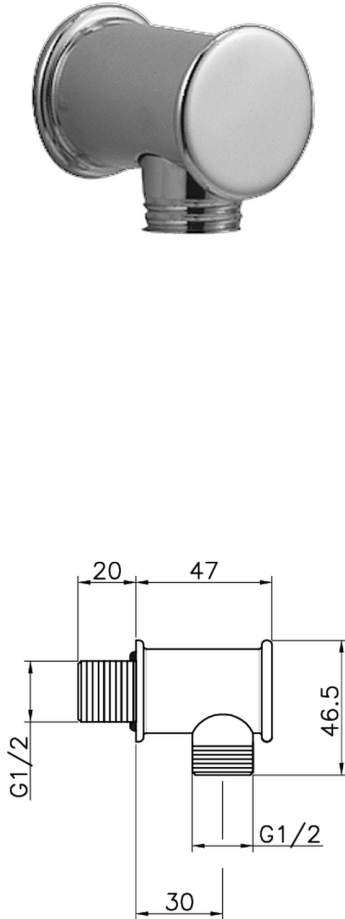

Elbow SHOWER_67.04H.

MODEL **67.04H.**

Elbow

AVAILABLE FINISHINGS

 **AC** AC Satin Brushed Nickel

 **AG** AG Antique Gold

 **BA** BA Old Bronze

 **CR** CR Chrome

 **2W** 2W Brushed Gold

CHARACTERISTICS

2024-12-22