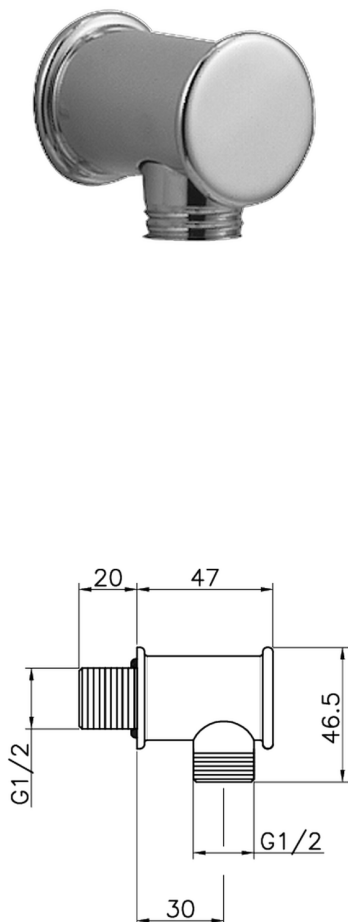

Elbow SHOWER_67.04H.

MODEL **67.04H.**

Elbow

AVAILABLE FINISHINGS

-  **AC** AC Satin Brushed Nickel
-  **AG** AG Antique Gold
-  **BA** BA Old Bronze
-  **CR** CR Chrome
-  **2W** 2W Brushed Gold

CHARACTERISTICS