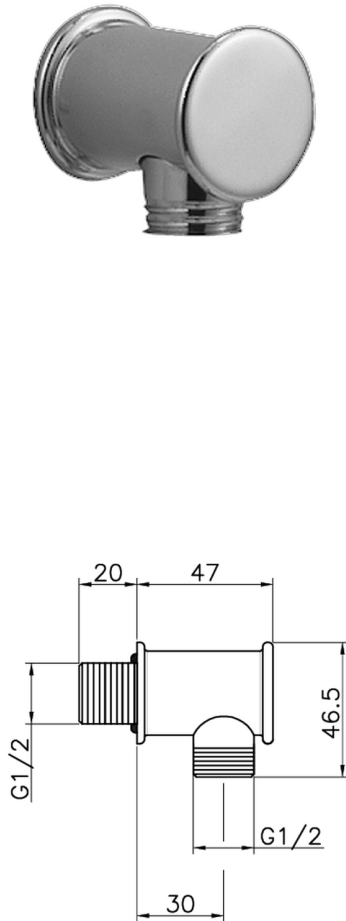

Elbow SHOWER_67.04H.

MODEL **67.04H.**

Elbow

AVAILABLE FINISHINGS

 **AC** AC Satin Brushed Nickel

 **AG** AG Antique Gold

 **BA** BA Old Bronze

 **CR** CR Chrome

 **2W** 2W Brushed Gold

CHARACTERISTICS

2024-12-22