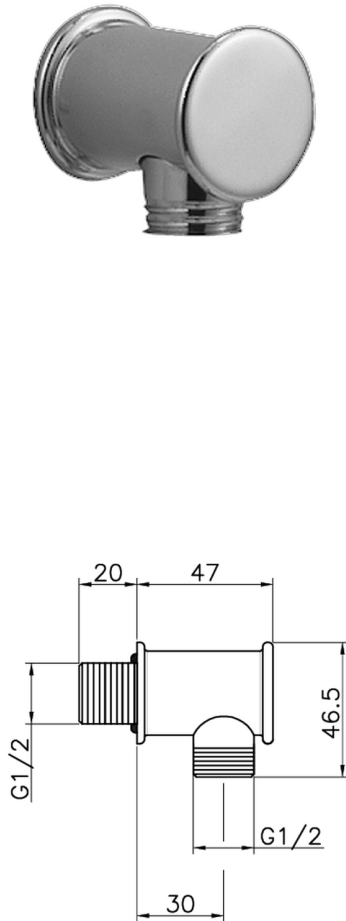

Elbow SHOWER_67.04H.

MODEL **67.04H.**

Elbow

AVAILABLE FINISHINGS

 **AC** AC Satin Brushed Nickel

 **AG** AG Antique Gold

 **BA** BA Old Bronze

 **CR** CR Chrome

 **2W** 2W Brushed Gold

CHARACTERISTICS

2025-01-03