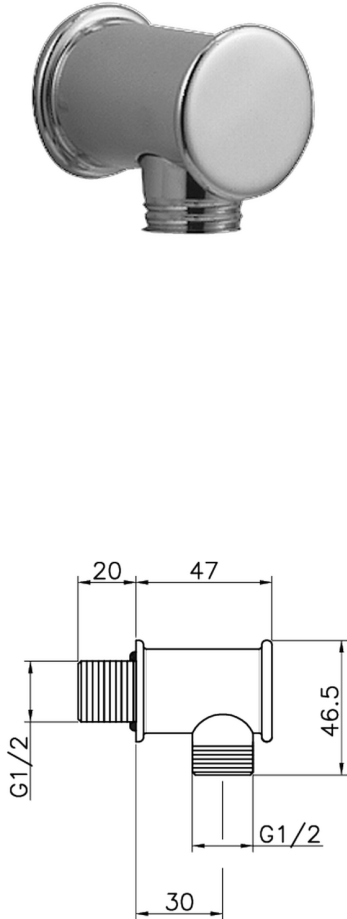

Elbow SHOWER_67.04H.

MODEL **67.04H.**

Elbow

AVAILABLE FINISHINGS

 **AC** AC Satin Brushed Nickel

 **AG** AG Antique Gold

 **BA** BA Old Bronze

 **CR** CR Chrome

 **2W** 2W Brushed Gold

CHARACTERISTICS

2024-12-22