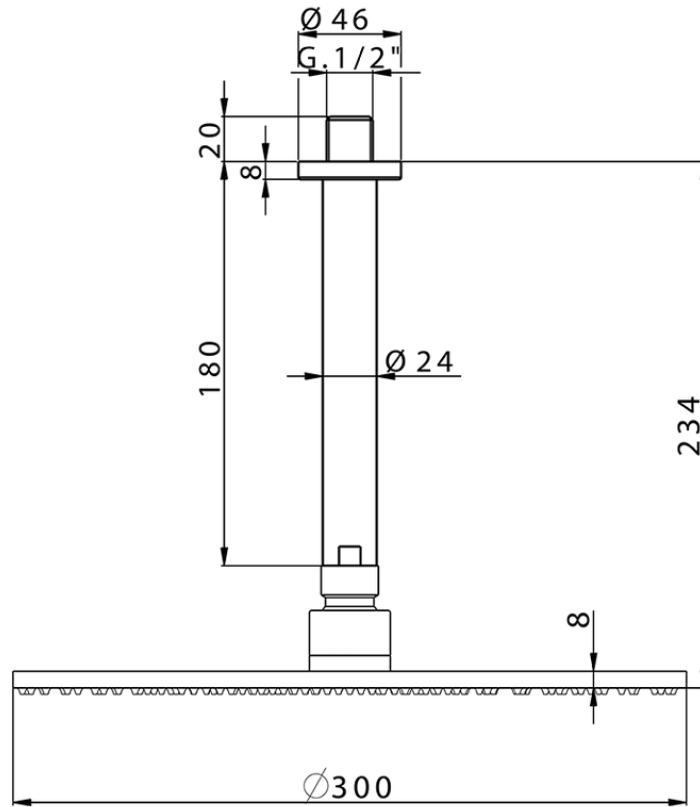

Shower arm with showerhead SHOWER_SS013700

SS013700

<https://en.huberitalia.com/shower-arm-with-showerhead-shower-ss013700>

2026-04-07