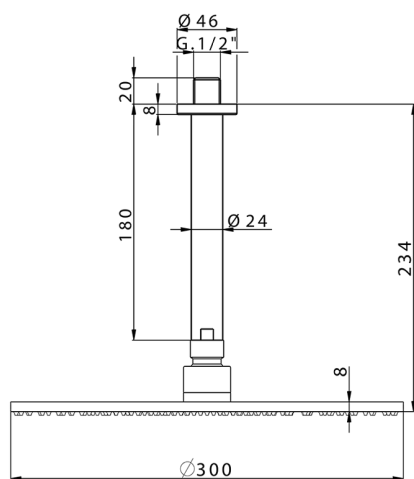

Shower arm with showerhead SHOWER_SS013700

MODEL **SS013700**

Shower arm with showerhead, 300 mm round showerhead 8 mm thick BRASS

AVAILABLE FINISHINGS

-  **21** 21 Chrome
-  **2B** 2B Polished Nickel
-  **2F** 2F Brushed Nickel
-  **2P** 2P Rose Gold
-  **2Q** 2Q Black Titanium
-  **40** 40 Matt Black
-  **4Q** 4Q Matt White