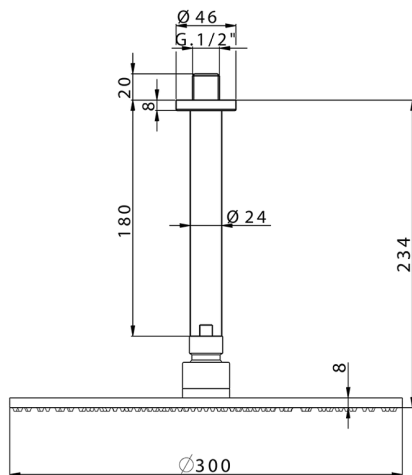

## Shower arm with showerhead SHOWER\_SS013700

MODEL **SS013700**

Shower arm with showerhead, 300 mm round showerhead 8 mm thick BRASS