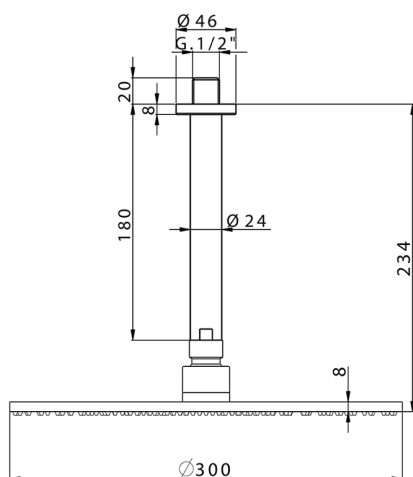

## Shower arm with showerhead SHOWER\_SS013700

MODEL **SS013700**

Shower arm with showerhead, 300 mm round showerhead 8 mm thick BRASS