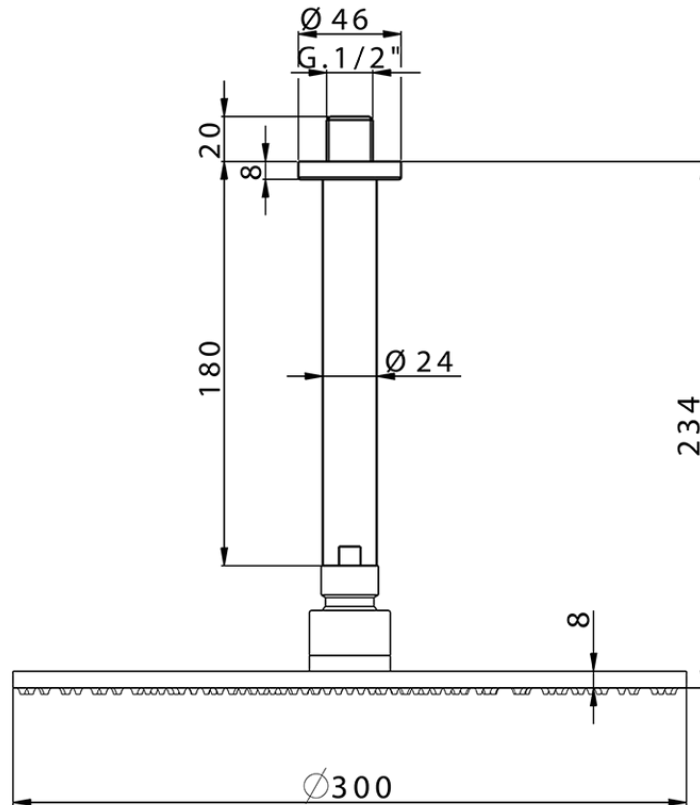

Shower arm with showerhead SHOWER_SS013700

SS013700

<https://en.huberitalia.com/shower-arm-with-showerhead-shower-ss013700>

2026-06-13