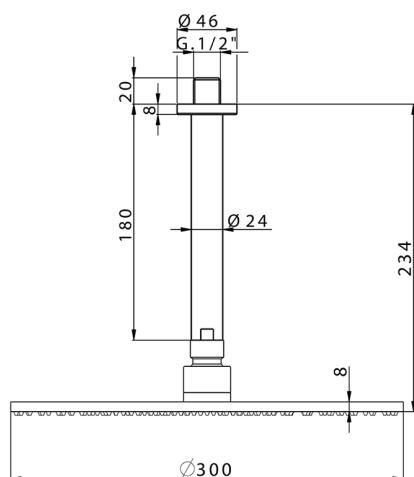

Shower arm with showerhead SHOWER_SS013700

MODEL **SS013700**

Shower arm with showerhead, 300 mm round showerhead 8 mm thick BRASS

AVAILABLE FINISHINGS

-  **21** 21 Chrome
-  **2B** 2B Polished Nickel
-  **2F** 2F Brushed Nickel
-  **2P** 2P Rose Gold
-  **2Q** 2Q Black Titanium
-  **40** 40 Matt Black
-  **4Q** 4Q Matt White