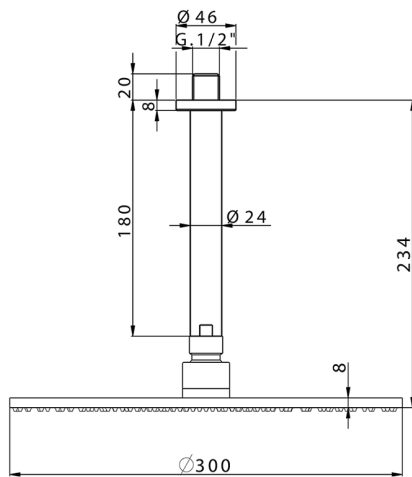

Shower arm with showerhead SHOWER_SS013700

MODEL **SS013700**

Shower arm with showerhead, 300 mm round showerhead 8 mm thick BRASS

AVAILABLE FINISHINGS

-  **21** 21 Chrome
-  **2B** 2B Polished Nickel
-  **2F** 2F Brushed Nickel
-  **2P** 2P Rose Gold
-  **2Q** 2Q Black Titanium
-  **40** 40 Matt Black
-  **4Q** 4Q Matt White