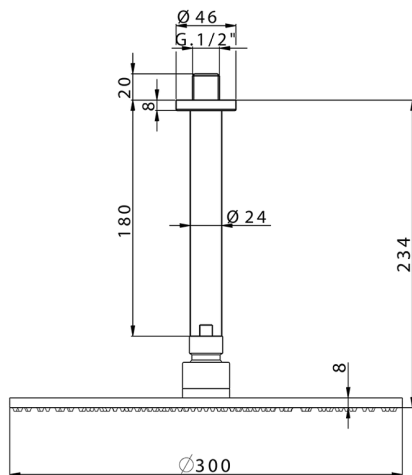

Shower arm with showerhead SHOWER_SS013700

MODEL **SS013700**

Shower arm with showerhead, 300 mm round showerhead 8 mm thick BRASS

AVAILABLE FINISHINGS

-  **21** 21 Chrome
-  **2B** 2B Polished Nickel
-  **2F** 2F Brushed Nickel
-  **2P** 2P Rose Gold
-  **2Q** 2Q Black Titanium
-  **40** 40 Matt Black
-  **4Q** 4Q Matt White