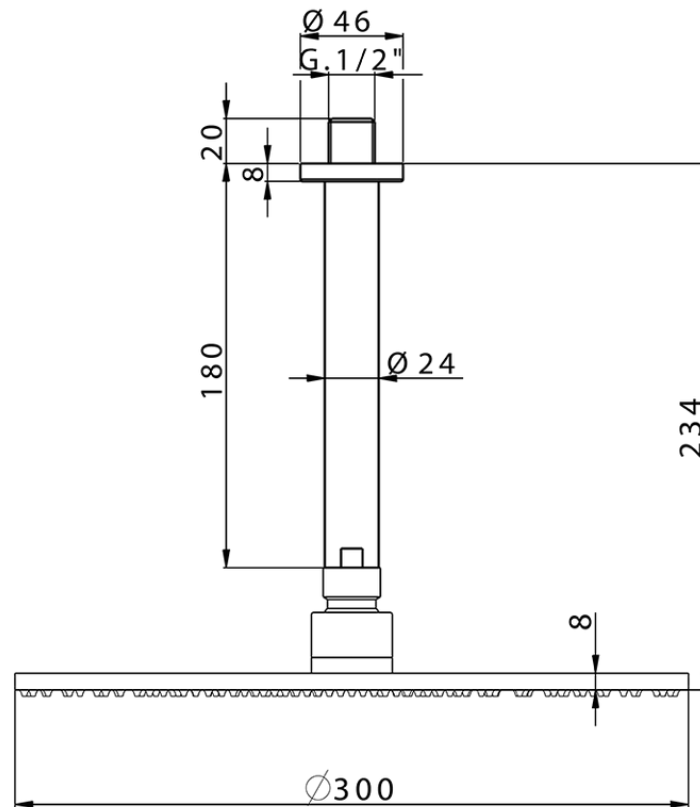

Shower arm with showerhead SHOWER_SS013700

SS013700

<https://en.huberitalia.com/shower-arm-with-showerhead-shower-ss013700>

2026-03-17