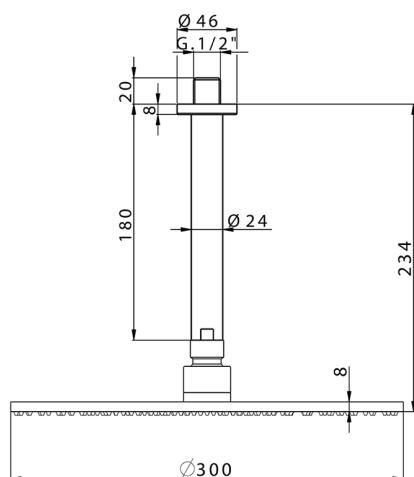

## Shower arm with showerhead SHOWER\_SS013700

MODEL **SS013700**

Shower arm with showerhead, 300 mm round showerhead 8 mm thick BRASS