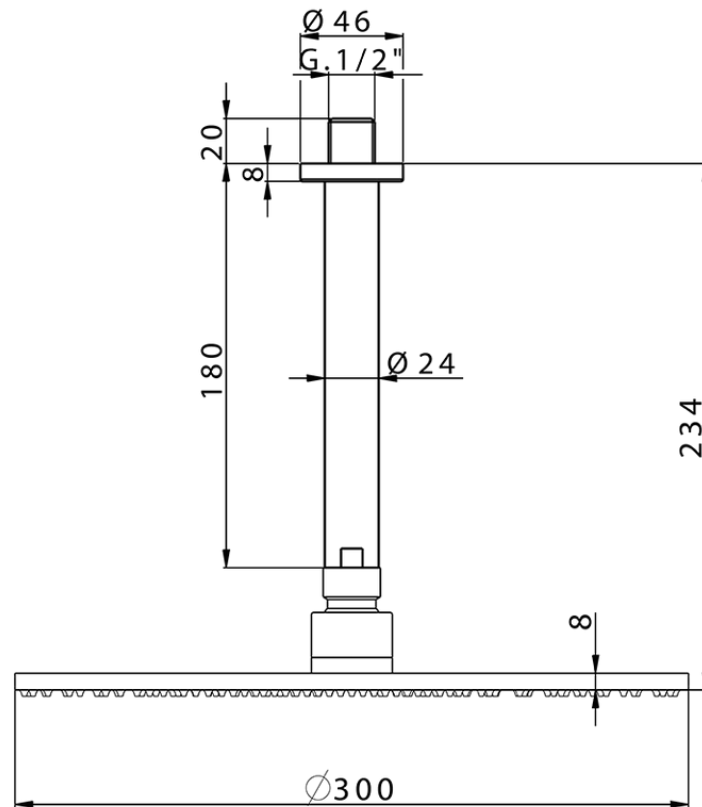

Shower arm with showerhead SHOWER_SS013700

SS013700

<https://en.huberitalia.com/shower-arm-with-showerhead-shower-ss013700>

2026-04-28