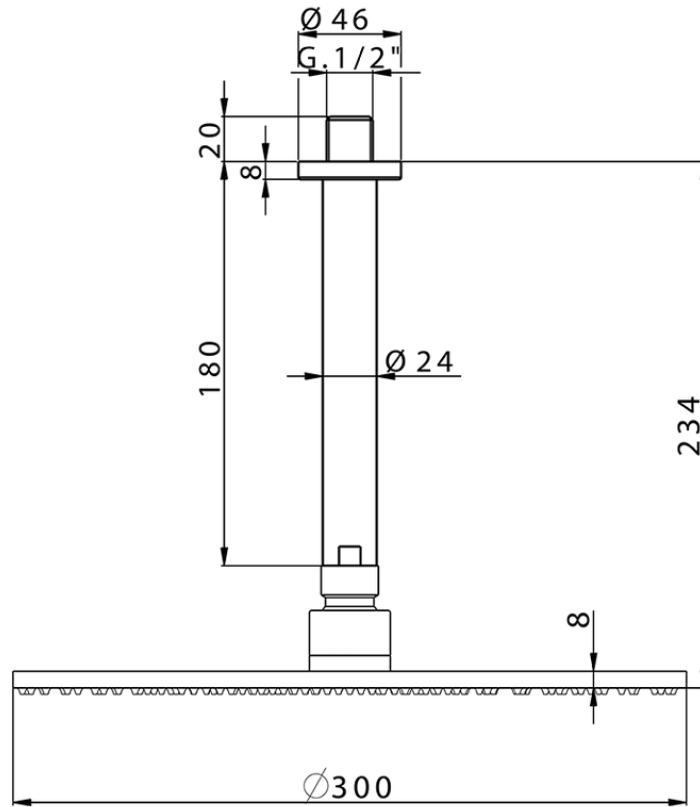

Shower arm with showerhead SHOWER_SS013700

SS013700

<https://en.huberitalia.com/shower-arm-with-showerhead-shower-ss013700>

2026-06-08