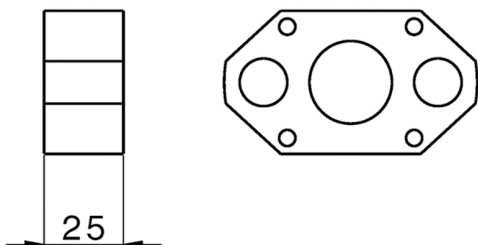

+25mm Extension kit COMPONENTS_ZB008590

MODEL **ZB008590**

25mm Extension kit, for One-Box 1 outlet
Single-Lever Valves

AVAILABLE FINISHINGS

 **04** 04 Without finishing

CHARACTERISTICS

2024-11-15