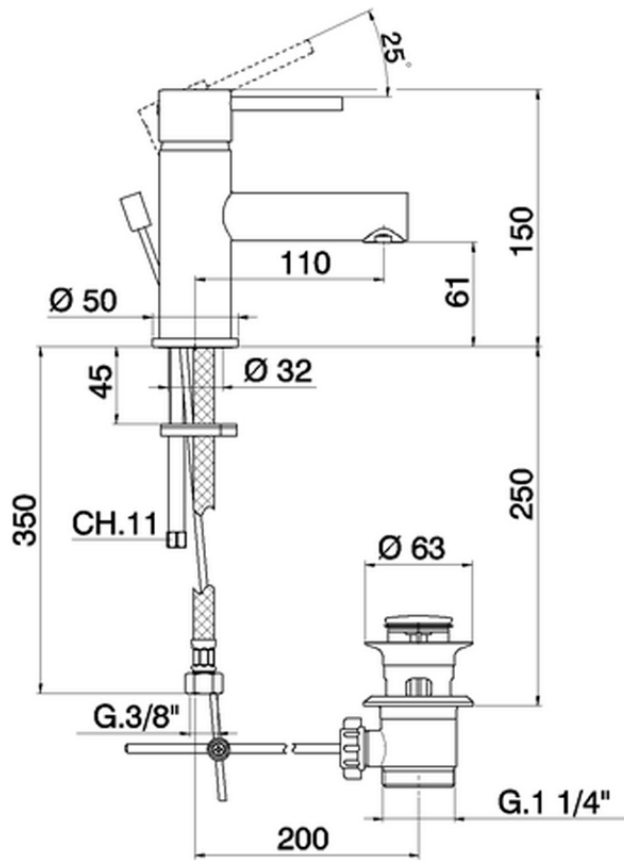

Single lever washbasin mixer EnergySave TRATTO EVO\_TV000515

TV000515

<https://en.huberitalia.com/single-lever-washbasin-mixer-energysave-tratto-evo-tv000515>

2024-12-18