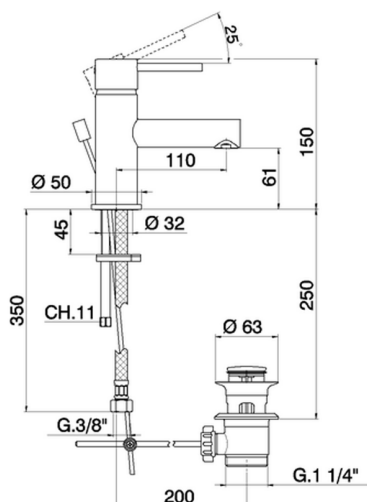

Single lever washbasin mixer EnergySave TRATTO EVO_TV000515

MODEL **TV000515**

Single lever washbasin mixer EnergySave, with 1"1/4 automatic pop up waste, G.3/8" stainless steel flexible hoses

AVAILABLE FINISHINGS

CHARACTERISTICS

Cartridge Spare Parts **ZZ96800000**

35 mm Cartridge

EcoStop

EcoStop feature limits water flow to approximately 50% of maximum output with one point of resistance on setting. Push slightly past the middle stop only when full water output is required. This will save water up to 50%.