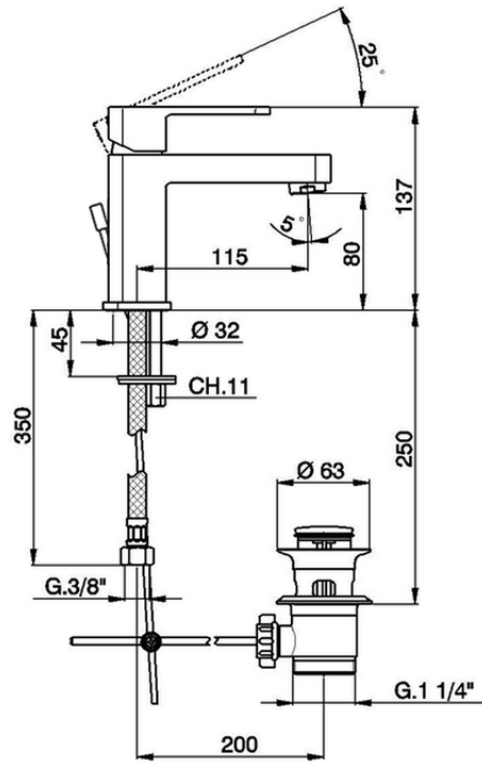

Single lever washbasin mixer DADO\_DD000510

DD000510

<https://en.huberitalia.com/single-lever-washbasin-mixer-dado-dd000510>

2026-05-15