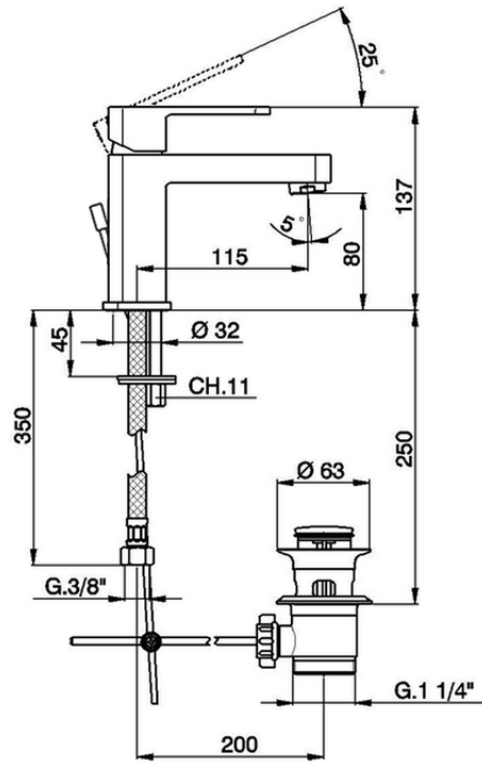

Single lever washbasin mixer DADO_DD000510

DD000510

<https://en.huberitalia.com/single-lever-washbasin-mixer-dado-dd000510>

2026-06-13