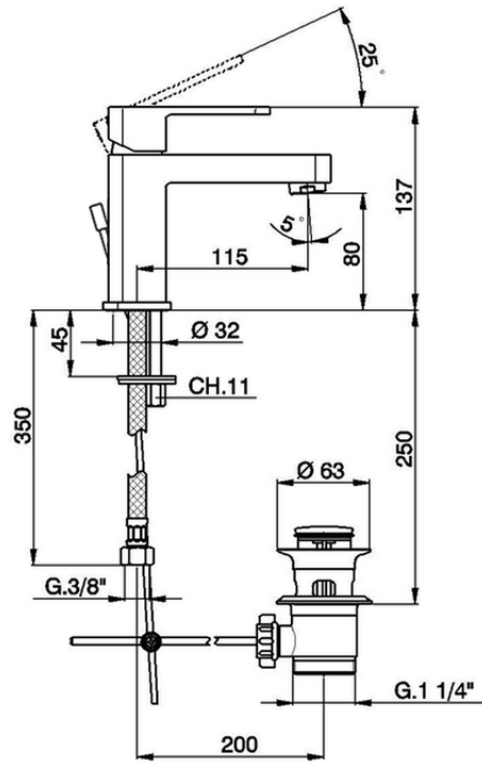

Single lever washbasin mixer DADO_DD000510

DD000510

<https://en.huberitalia.com/single-lever-washbasin-mixer-dado-dd000510>

2026-04-10