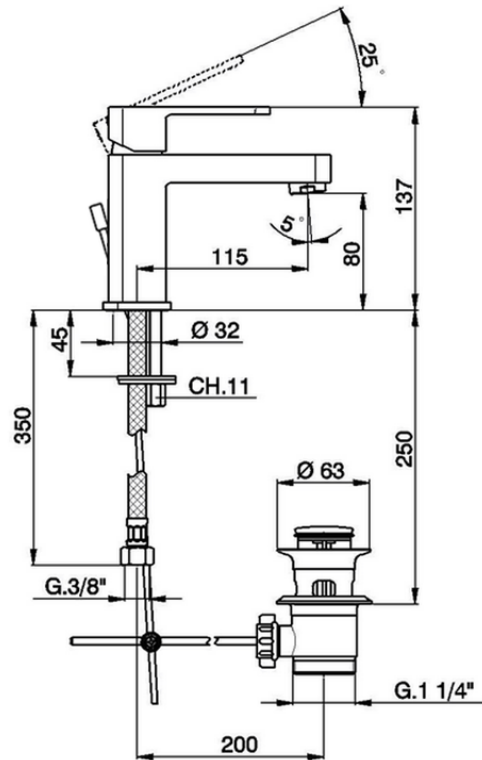

Single lever washbasin mixer DADO\_DD000510

DD000510

<https://en.huberitalia.com/single-lever-washbasin-mixer-dado-dd000510>

2026-04-06