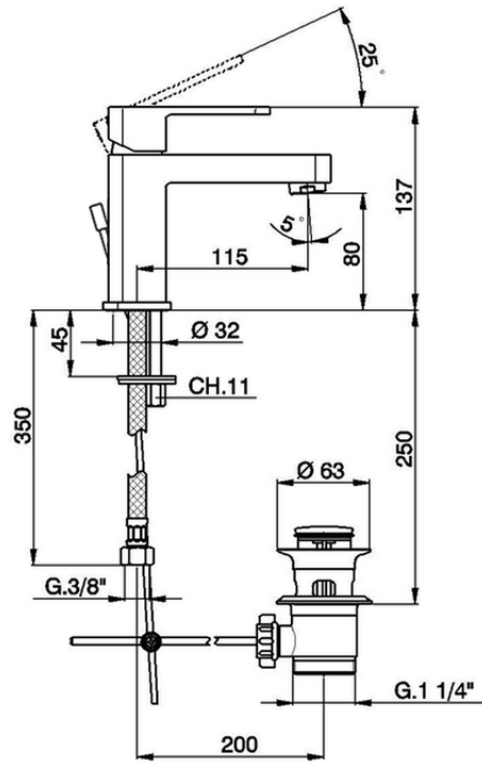

Single lever washbasin mixer DADO_DD000510

DD000510

<https://en.huberitalia.com/single-lever-washbasin-mixer-dado-dd000510>

2026-06-26