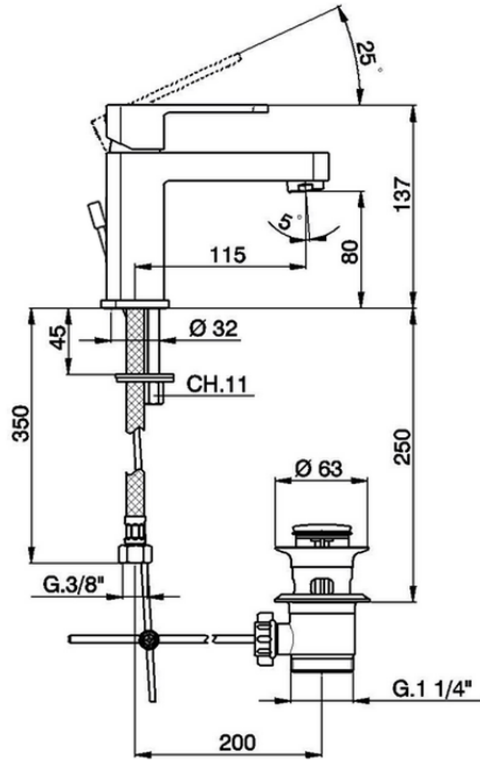

Single lever washbasin mixer DADO\_DD000510

DD000510

<https://en.huberitalia.com/single-lever-washbasin-mixer-dado-dd000510>

2026-06-26