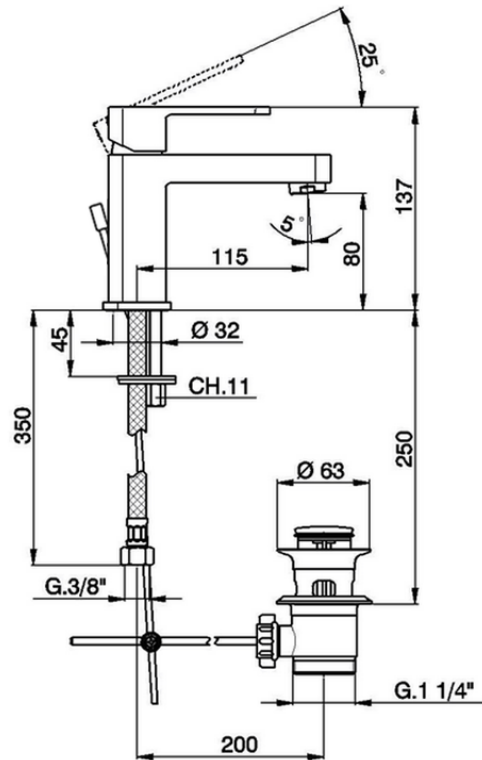

Single lever washbasin mixer DADO_DD000510

DD000510

<https://en.huberitalia.com/single-lever-washbasin-mixer-dado-dd000510>

2026-06-06