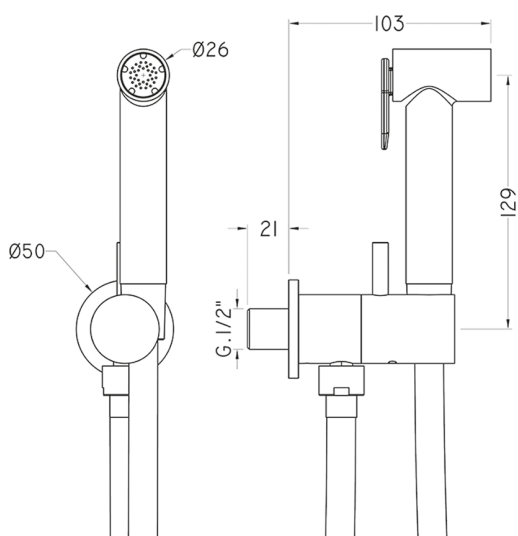

## Bidet handshower set HYGENIC SHOWERS\_TV007985

MODEL **TV007985**

Bidet handshower set, round wall bracket, single water opening, brass Bidet handshower, 120 cm PVC flexible hose

### CHARACTERISTICS

**Bidet handshower**

2024-11-15