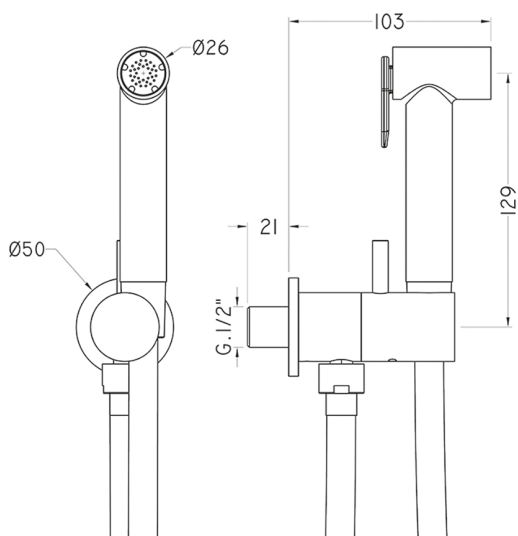

## Bidet handshower set HYGENIC SHOWERS\_TV007985

MODEL **TV007985**

Bidet handshower set, round wall bracket, single water opening, brass Bidet handshower, 120 cm PVC flexible hose

### CHARACTERISTICS

**Bidet handshower**

2024-11-15