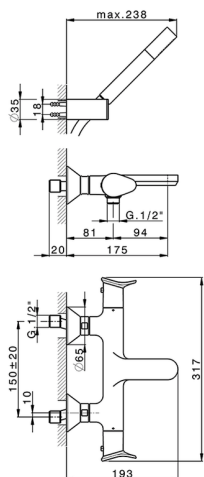

Thermostatic bath mixer, with shower set HARLOCK_HCD21010

MODEL **HCD21010**

Thermostatic bath mixer, with shower set, wall mounted adjustable handshower bracket, Brass D.24mm minimalistic one spray handshower, 150 cm SUPREME smooth flexible hose

AVAILABLE FINISHINGS

-  **21** 21 Chrome
-  **2P** 2P Rose Gold
-  **2Q** 2Q Black Titanium
-  **40** 40 Matt Black
-  **4Q** 4Q Matt White
-  **6T** 6T Chrome/Matt Black

CHARACTERISTICS

Cartridge Spare Parts **ZZ96551000**

TMX 25 Thermostatic Valve

DeviaStop

The Huber Devia Stop technology allows to adjust the water flow and to direct it to the selected output point (overhead soaker, hand shower, etc).

SafeTouch

The Huber SafeTouch system maintains the mixer body cool to the touch during operation.