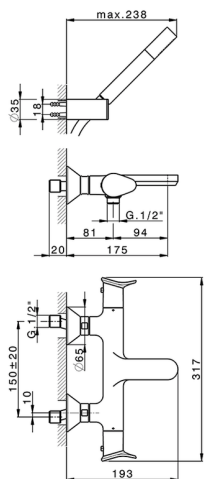

CHARACTERISTICS

Cartridge Spare Parts **ZZ96551000**

TMX 25 Thermostatic Valve

DeviaStop

The Huber Devia Stop technology allows to adjust the water flow and to direct it to the selected output point (overhead soaker, hand shower, etc).

SafeTouch

The Huber SafeTouch system maintains the mixer body cool to the touch during operation.

Thermostatic

The Huber thermostatic is your personal water manager, helping you to handle, control and save water and energy.

2025-01-15