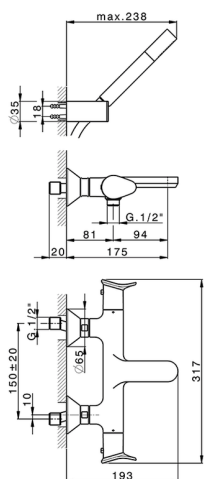

Thermostatic bath mixer, with shower set HARLOCK_HCD21010

MODEL **HCD21010**

Thermostatic bath mixer, with shower set, wall mounted adjustable handshower bracket, Brass D.24mm minimalistic one spray handshower, 150 cm SUPREME smooth flexible hose

AVAILABLE FINISHINGS

-  **21** 21 Chrome
-  **2P** 2P Rose Gold
-  **2Q** 2Q Black Titanium
-  **40** 40 Matt Black
-  **4Q** 4Q Matt White
-  **6T** 6T Chrome/Matt Black

CHARACTERISTICS

Cartridge Spare Parts **ZZ96551000**

TMX 25 Thermostatic Valve

DeviaStop

The Huber Devia Stop technology allows to adjust the water flow and to direct it to the selected output point (overhead soaker, hand shower, etc).

SafeTouch

The Huber SafeTouch system maintains the mixer body cool to the touch during operation.