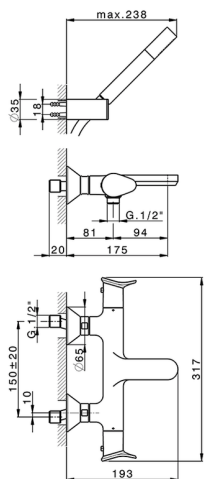

Thermostatic bath mixer, with shower set HARLOCK_HCD21010

MODEL **HCD21010**

Thermostatic bath mixer, with shower set, wall mounted adjustable handshower bracket, Brass D.24mm minimalistic one spray handshower, 150 cm SUPREME smooth flexible hose

AVAILABLE FINISHINGS

-  **21** 21 Chrome
-  **2P** 2P Rose Gold
-  **2Q** 2Q Black Titanium
-  **40** 40 Matt Black
-  **4Q** 4Q Matt White
-  **6T** 6T Chrome/Matt Black

CHARACTERISTICS

Cartridge Spare Parts **ZZ96551000**

TMX 25 Thermostatic Valve

DeviaStop

The Huber Devia Stop technology allows to adjust the water flow and to direct it to the selected output point (overhead soaker, hand shower, etc).

SafeTouch

The Huber SafeTouch system maintains the mixer body cool to the touch during operation.