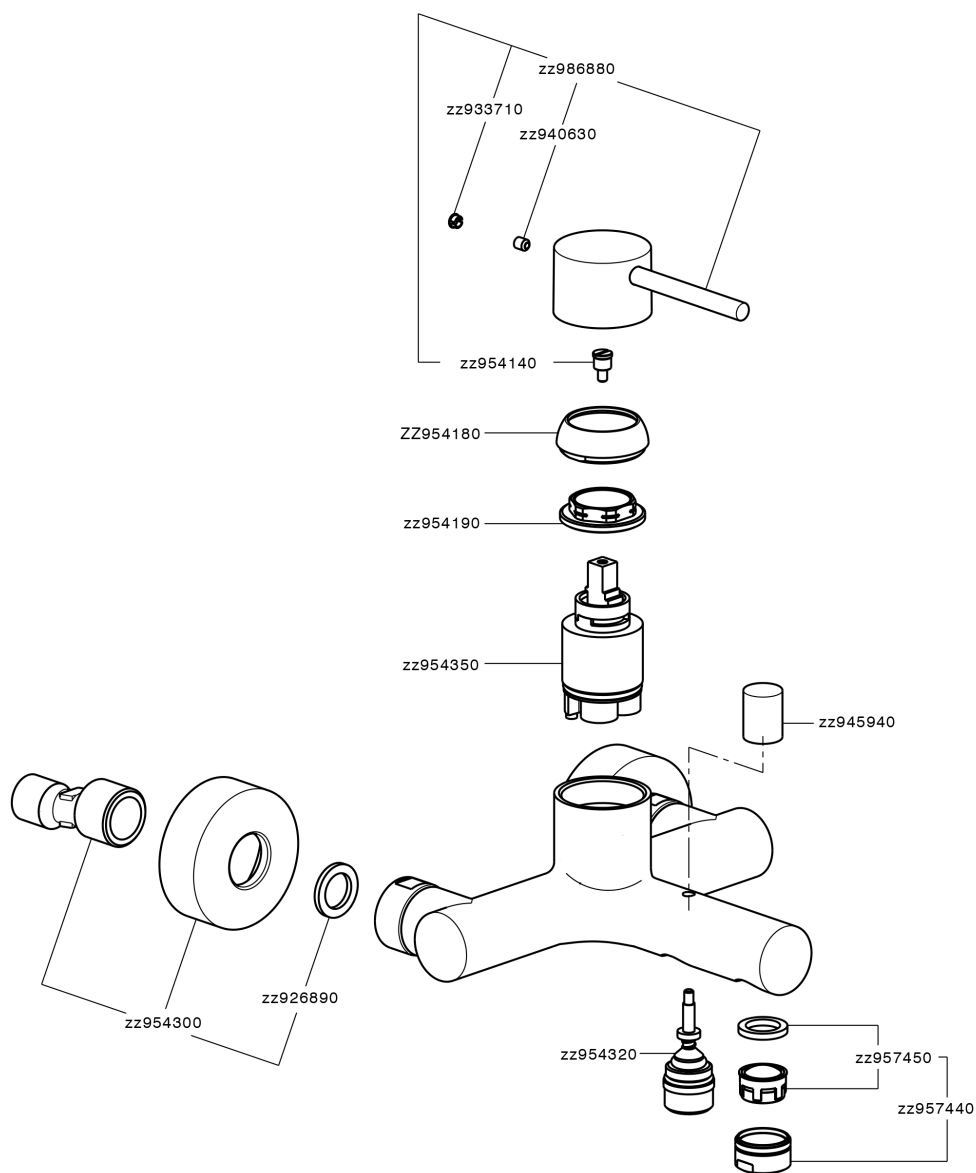

Single lever bath mixer M32_MT000130

MODEL **MT000130**

Single lever bath mixer, without shower set, 1/2" M flexible connection

AVAILABLE FINISHINGS

-  **21** 21 Chrome
-  **26** 26 Old Copper
-  **2F** 2F Brushed Nickel
-  **2W** 2W Brushed Gold
-  **40** 40 Matt Black
-  **4Q** 4Q Matt White

CHARACTERISTICS

Cartridge Spare Parts **ZZ95435000**

35 mm Cartridge

EcoStop

EcoStop feature limits water flow to approximately 50% of maximum output with one point of resistance on setting. Push slightly past the middle stop only when full water output is required. This will save water up to 50%.

Single lever bath mixer M32_MT000130

MT000130

<https://en.huberitalia.com/single-lever-bath-mixer-m32-mt000130>

2024-11-15