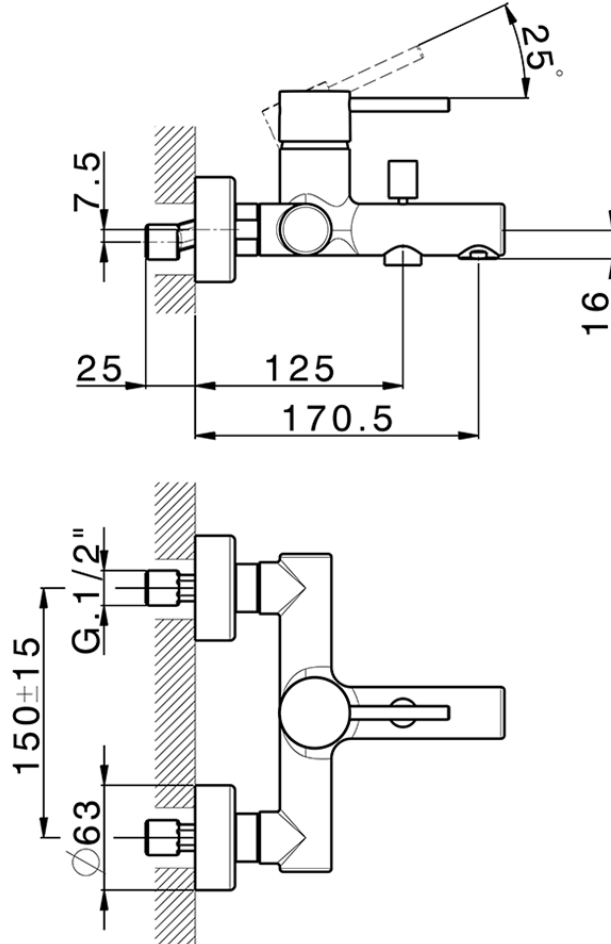

Single lever bath mixer M32_MT000130

MT000130

<https://en.huberitalia.com/single-lever-bath-mixer-m32-mt000130>

2024-11-15