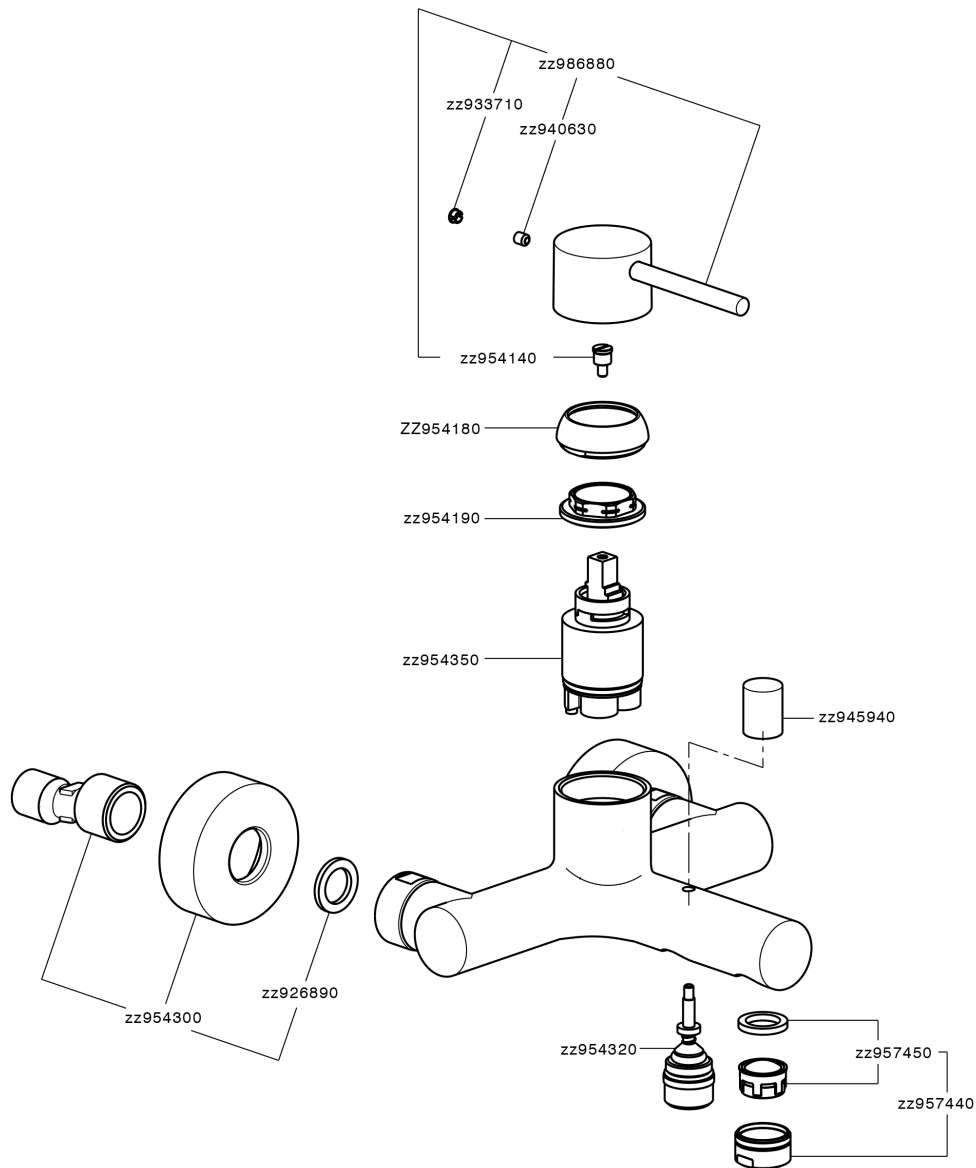

## Single lever bath mixer M32\_MT000130

MODEL **MT000130**

Single lever bath mixer, without shower set, 1/2" M flexible connection

### CHARACTERISTICS

Cartridge Spare Parts **ZZ95435000**

**35 mm Cartridge**

### EcoStop

EcoStop feature limits water flow to approximately 50% of maximum output with one point of resistance on setting. Push slightly past the middle stop only when full water output is required. This will save water up to 50%.

## Single lever bath mixer M32\_MT000130

MT000130

<https://en.huberitalia.com/single-lever-bath-mixer-m32-mt000130>

2024-11-15