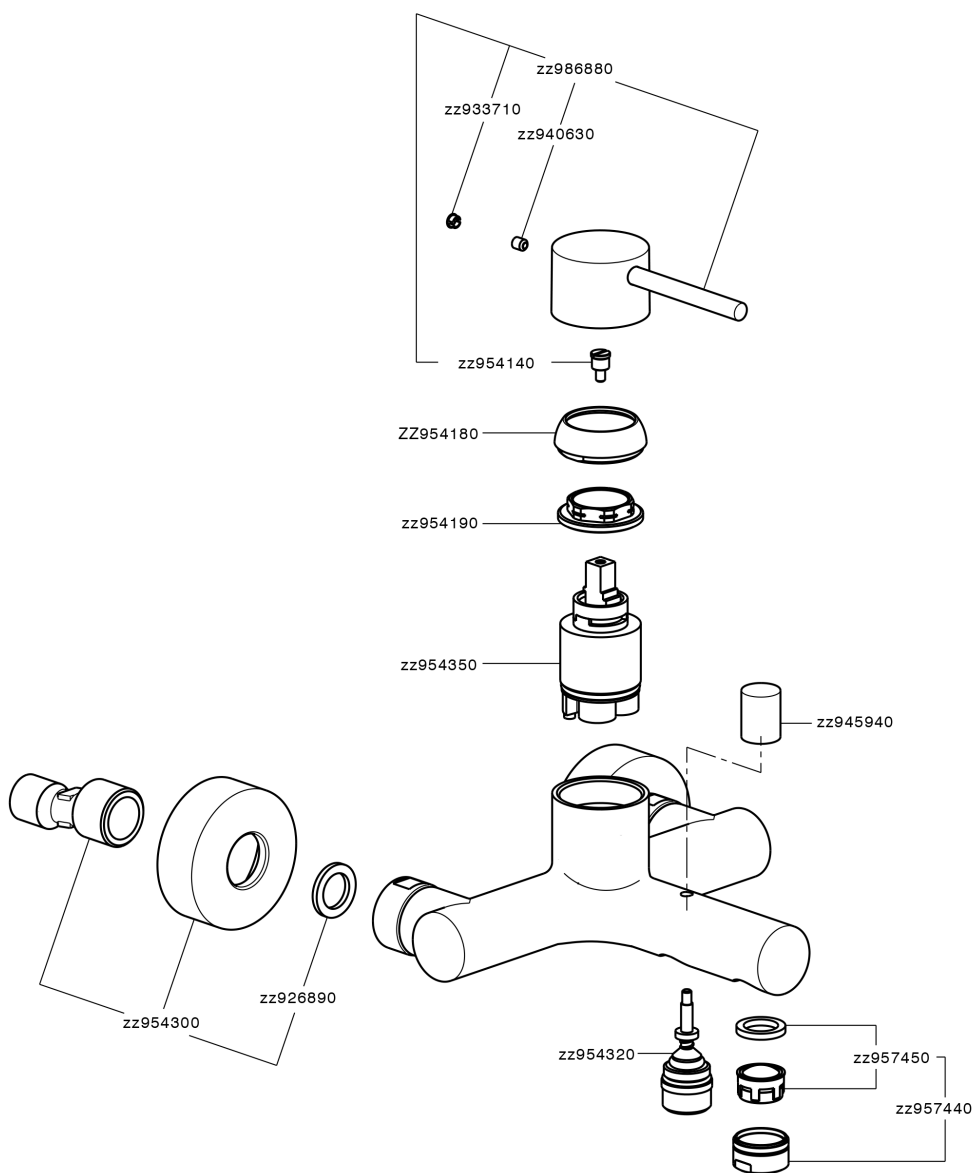

Single lever bath mixer M32_MT000130

MT000130

<https://en.huberitalia.com/single-lever-bath-mixer-m32-mt000130>

2024-11-15