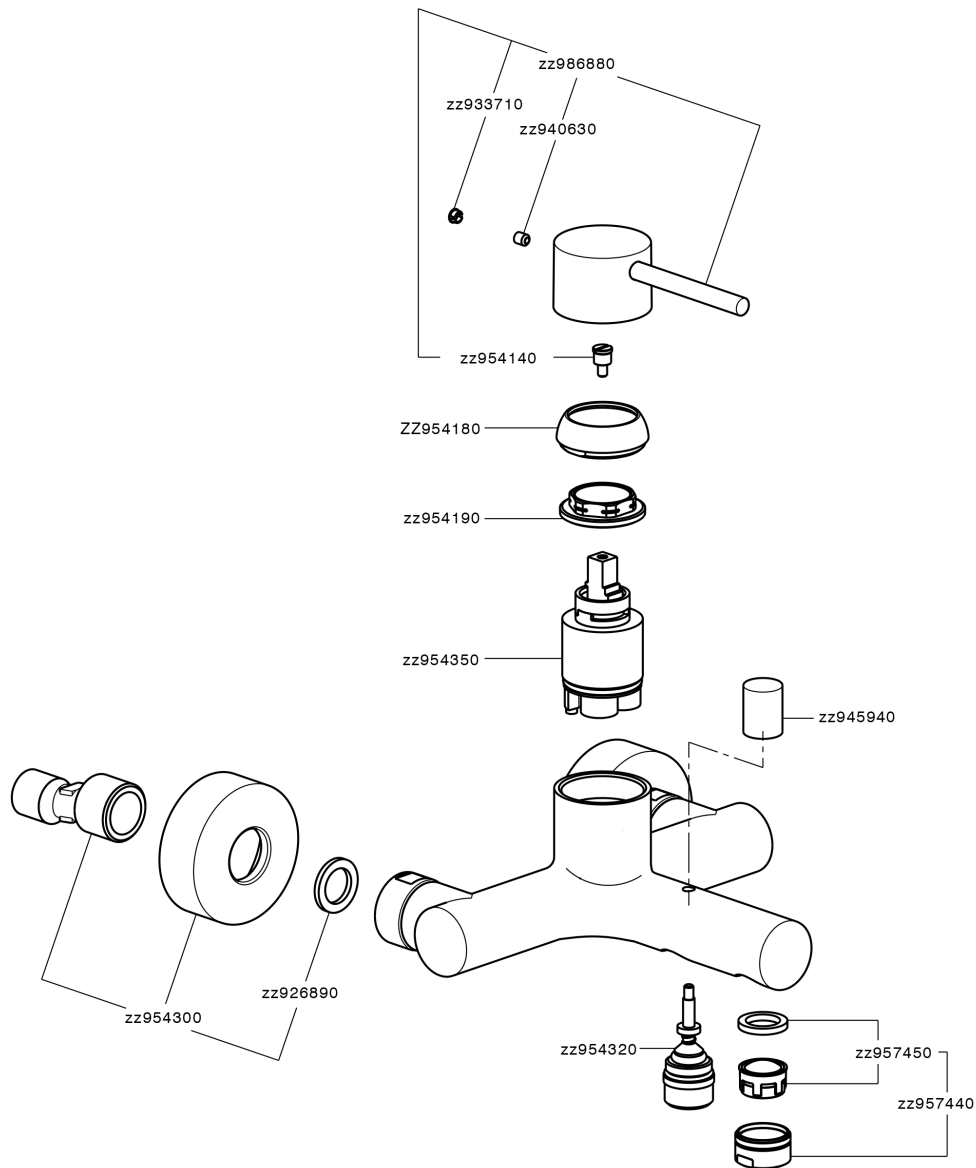

Single lever bath mixer M32_MT000130

MODEL **MT000130**

Single lever bath mixer, without shower set, 1/2" M flexible connection

AVAILABLE FINISHINGS

-  **21** 21 Chrome
-  **26** 26 Old Copper
-  **2F** 2F Brushed Nickel
-  **2W** 2W Brushed Gold
-  **40** 40 Matt Black
-  **4Q** 4Q Matt White

CHARACTERISTICS

Cartridge Spare Parts **ZZ95435000**

35 mm Cartridge

EcoStop

EcoStop feature limits water flow to approximately 50% of maximum output with one point of resistance on setting. Push slightly past the middle stop only when full water output is required. This will save water up to 50%.

Single lever bath mixer M32_MT000130

MT000130

<https://en.huberitalia.com/single-lever-bath-mixer-m32-mt000130>

2024-11-15