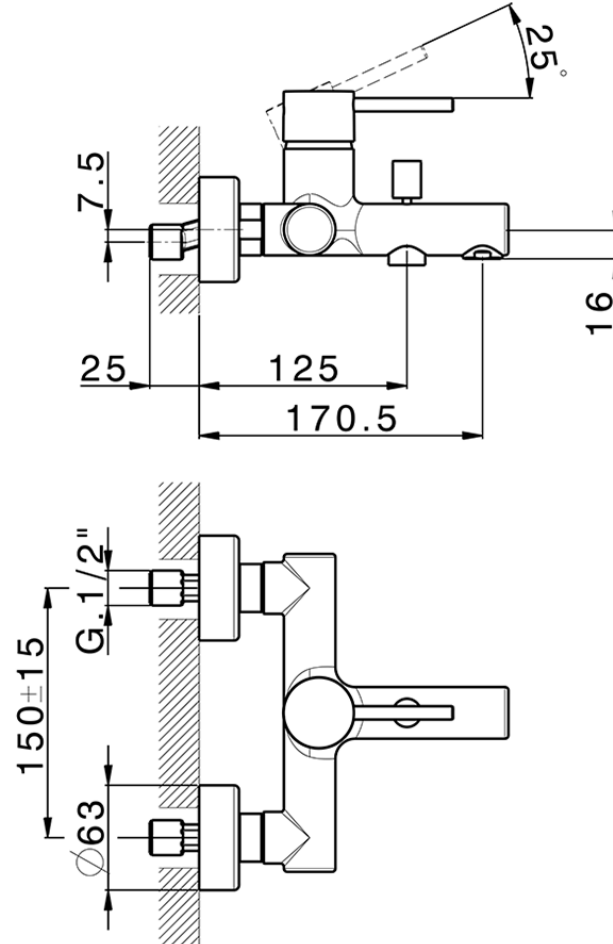

Single lever bath mixer M32_MT000130

MT000130

<https://en.huberitalia.com/single-lever-bath-mixer-m32-mt000130>

2024-11-15