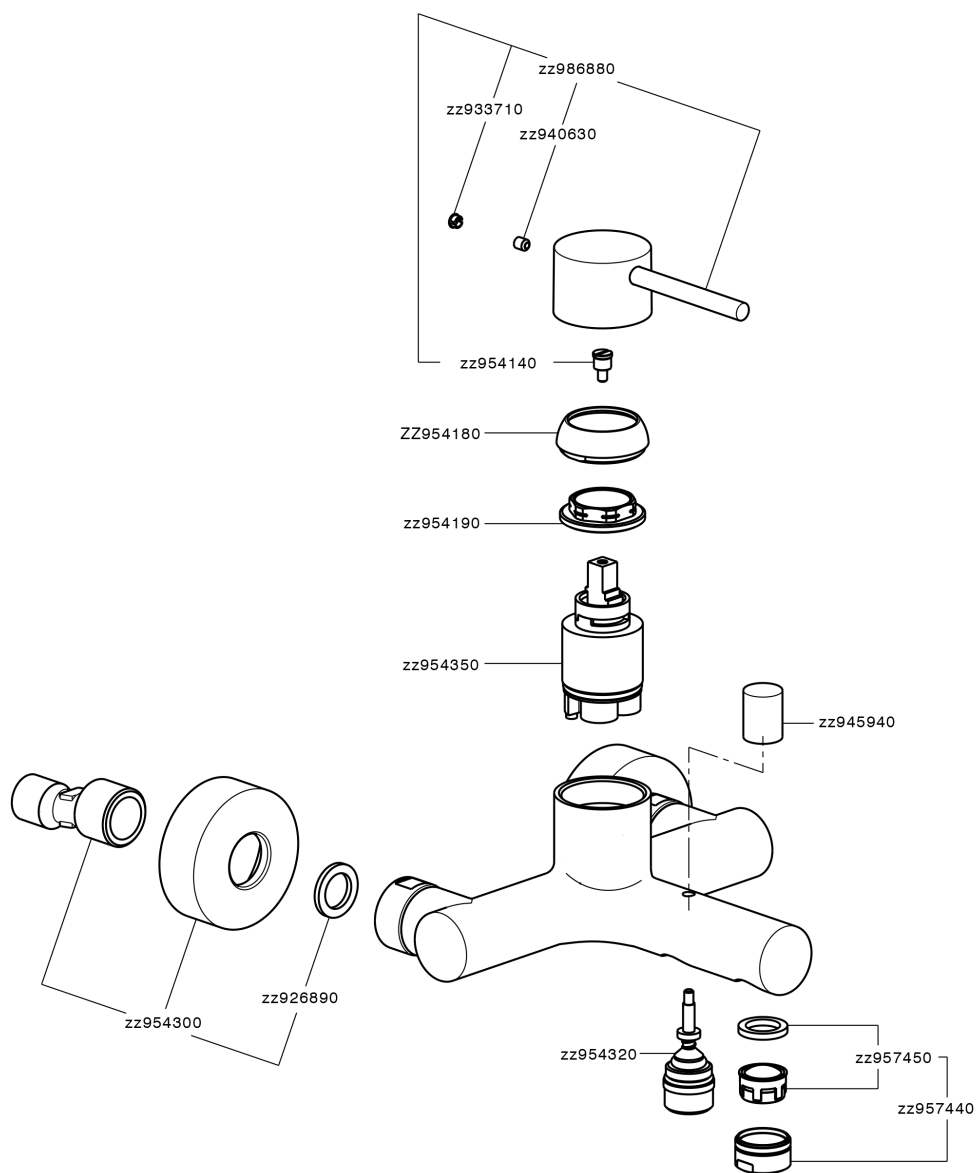

Single lever bath mixer M32_MT000130

MT000130

<https://en.huberitalia.com/single-lever-bath-mixer-m32-mt000130>

2024-11-15