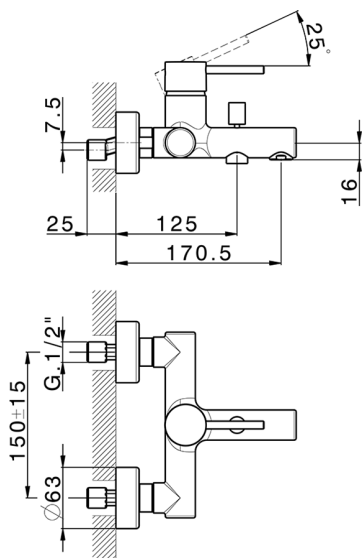

Single lever bath mixer M32_MT000130

MODEL **MT000130**

Single lever bath mixer, without shower set, 1/2" M flexible connection

AVAILABLE FINISHINGS

-  **21** 21 Chrome
-  **26** 26 Old Copper
-  **2F** 2F Brushed Nickel
-  **2W** 2W Brushed Gold
-  **40** 40 Matt Black
-  **4Q** 4Q Matt White

CHARACTERISTICS

Cartridge Spare Parts **ZZ95435000**

35 mm Cartridge

EcoStop

EcoStop feature limits water flow to approximately 50% of maximum output with one point of resistance on setting. Push slightly past the middle stop only when full water output is required. This will save water up to 50%.

Single lever bath mixer M32_MT000130

MT000130

<https://en.huberitalia.com/single-lever-bath-mixer-m32-mt000130>

2024-11-15