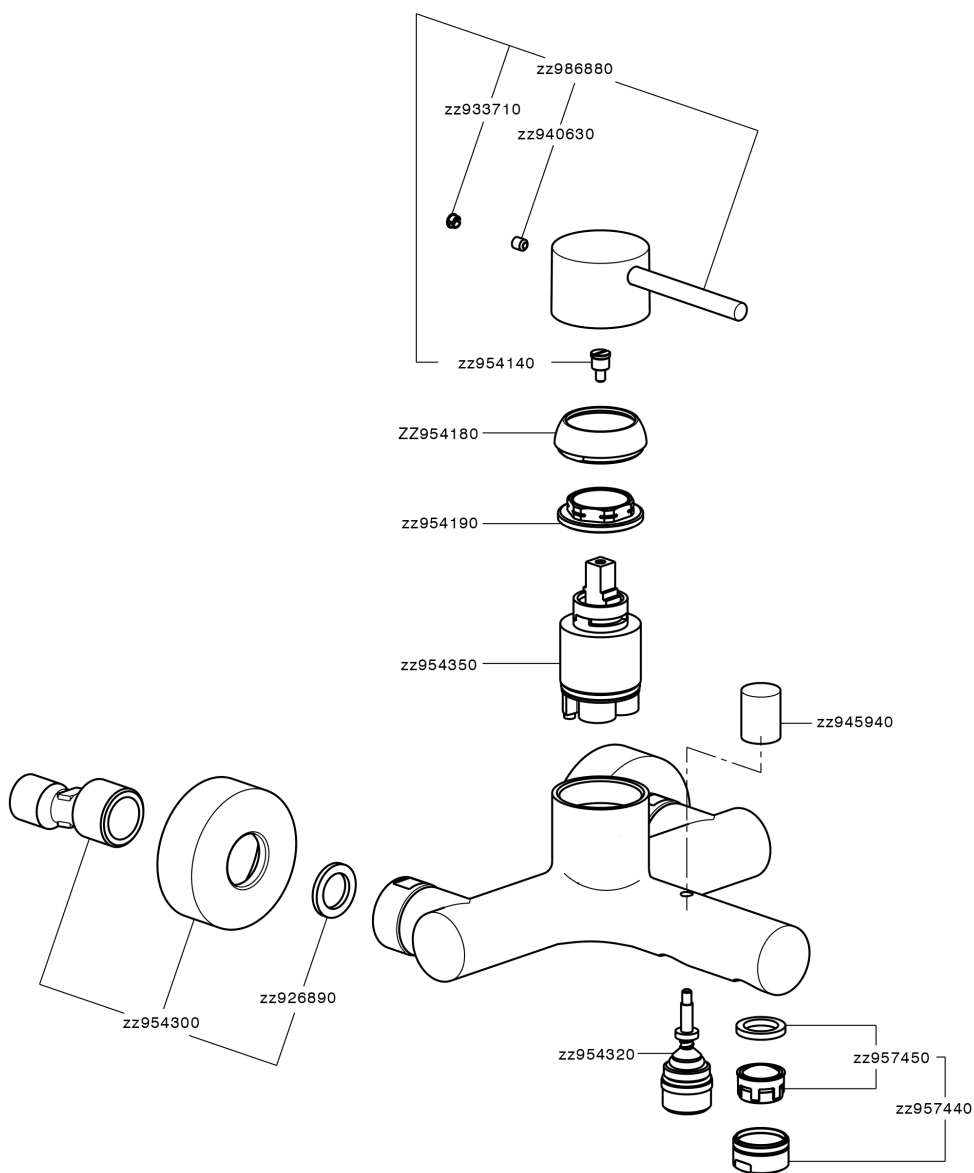

Single lever bath mixer M32_MT000130

MODEL **MT000130**

Single lever bath mixer, without shower set, 1/2" M flexible connection

AVAILABLE FINISHINGS

-  **21** 21 Chrome
-  **26** 26 Old Copper
-  **2F** 2F Brushed Nickel
-  **2W** 2W Brushed Gold
-  **40** 40 Matt Black
-  **4Q** 4Q Matt White

CHARACTERISTICS

Cartridge Spare Parts **ZZ95435000**

35 mm Cartridge

EcoStop

EcoStop feature limits water flow to approximately 50% of maximum output with one point of resistance on setting. Push slightly past the middle stop only when full water output is required. This will save water up to 50%.

Single lever bath mixer M32_MT000130

MT000130

<https://en.huberitalia.com/single-lever-bath-mixer-m32-mt000130>

2024-11-15