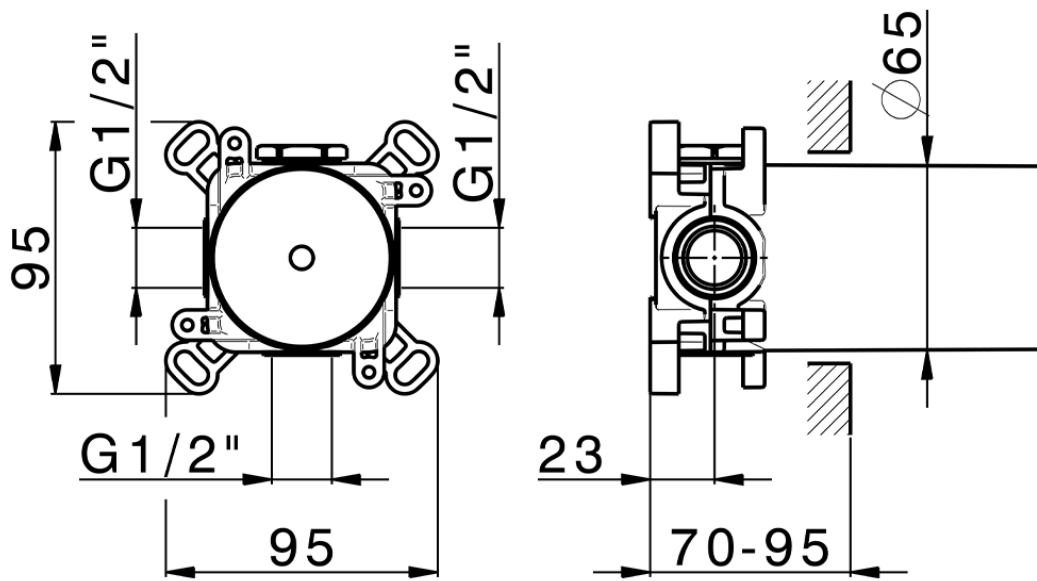

Exposed part for individual Push&Shower PUSH&SHOWER_PS0G6320

PS0G6320

<https://en.huberitalia.com/exposed-part-for-individual-pushshower-pushshower-ps0g6320>

ZB0G6000

<https://en.huberitalia.com/parte-empotrada-pushshower-pushshower-zb0g6000>