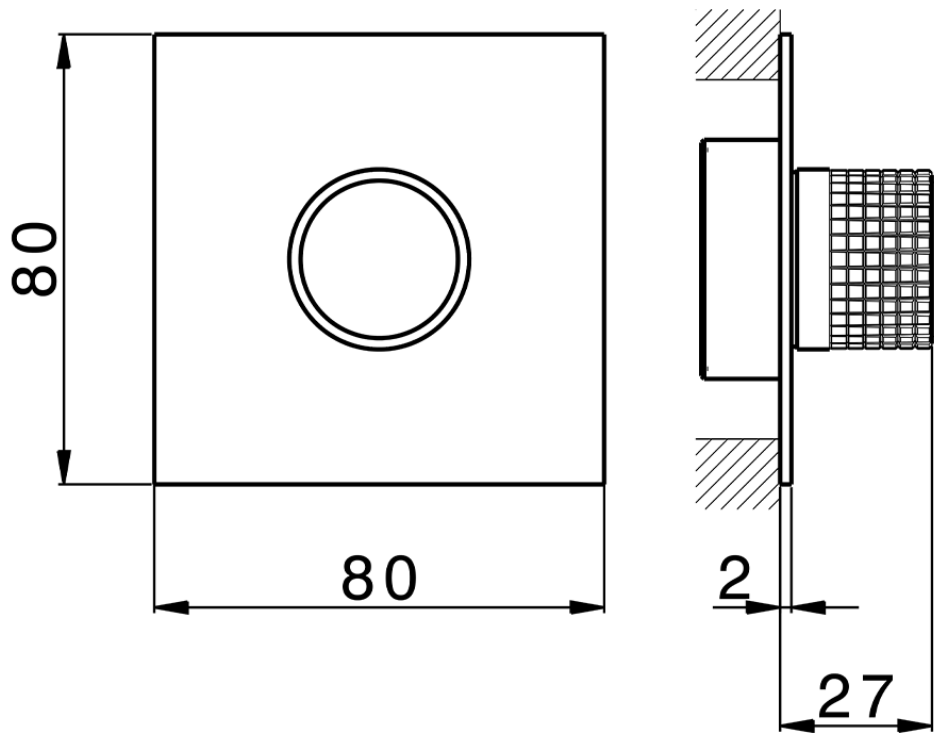

Exposed part for individual Push&Shower PUSH&SHOWER_PS0G6320

PS0G6320

<https://en.huberitalia.com/exposed-part-for-individual-pushshower-pushshower-ps0g6320>

ZB0G6000

<https://en.huberitalia.com/parte-empotrada-pushshower-pushshower-zb0g6000>