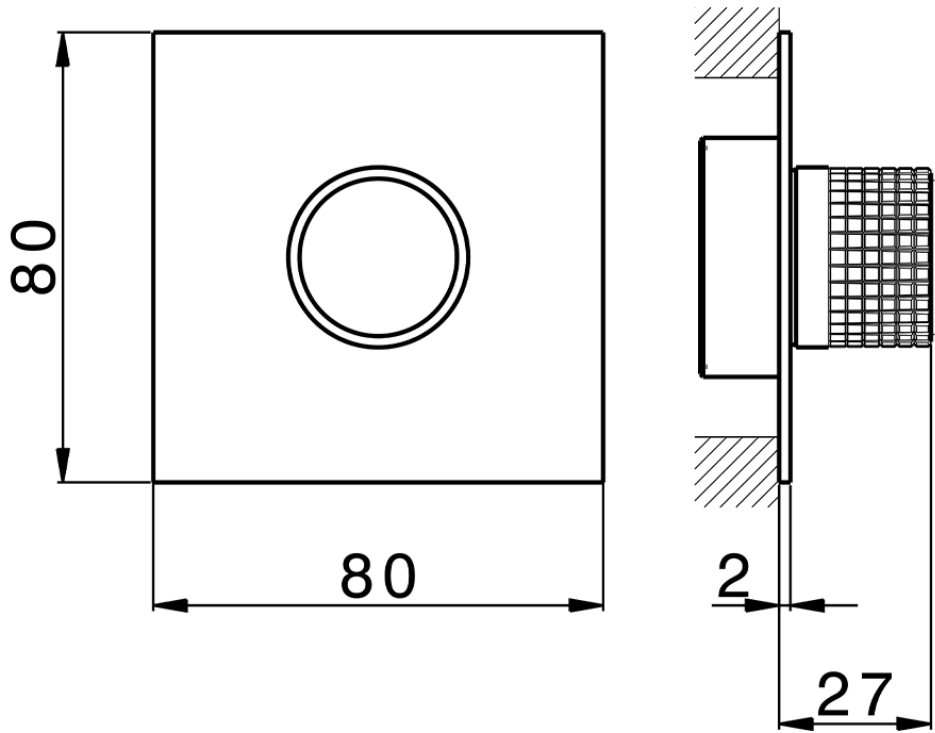

Exposed part for individual Push&Shower PUSH&SHOWER_PS0G6320

PS0G6320

<https://en.huberitalia.com/exposed-part-for-individual-pushshower-pushshower-ps0g6320>

ZB0G6000

<https://en.huberitalia.com/parte-empotrada-pushshower-pushshower-zb0g6000>