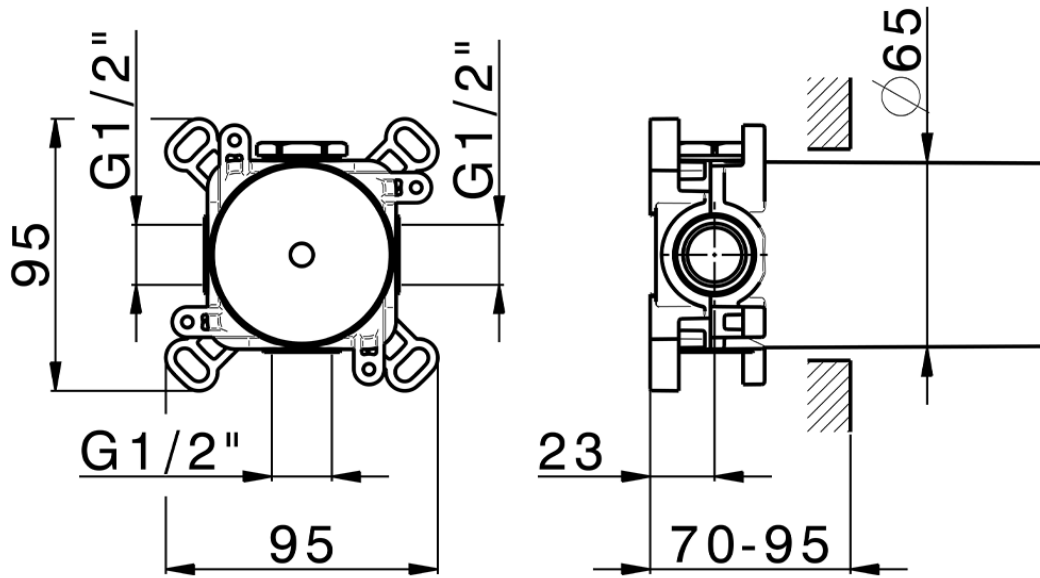

Exposed part for individual Push&Shower PUSH&SHOWER_PS0G6320

PS0G6320

<https://en.huberitalia.com/exposed-part-for-individual-pushshower-pushshower-ps0g6320>

ZB0G6000

<https://en.huberitalia.com/parte-empotrada-pushshower-pushshower-zb0g6000>