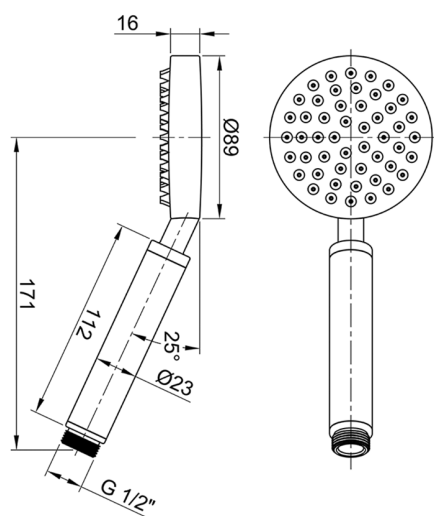

Handshower SHOWER_SS014510

MODEL **SS014510**

Handshower, 89 mm ABS one spray, INOX AISI 304

AVAILABLE FINISHINGS

CHARACTERISTICS

2024-09-19